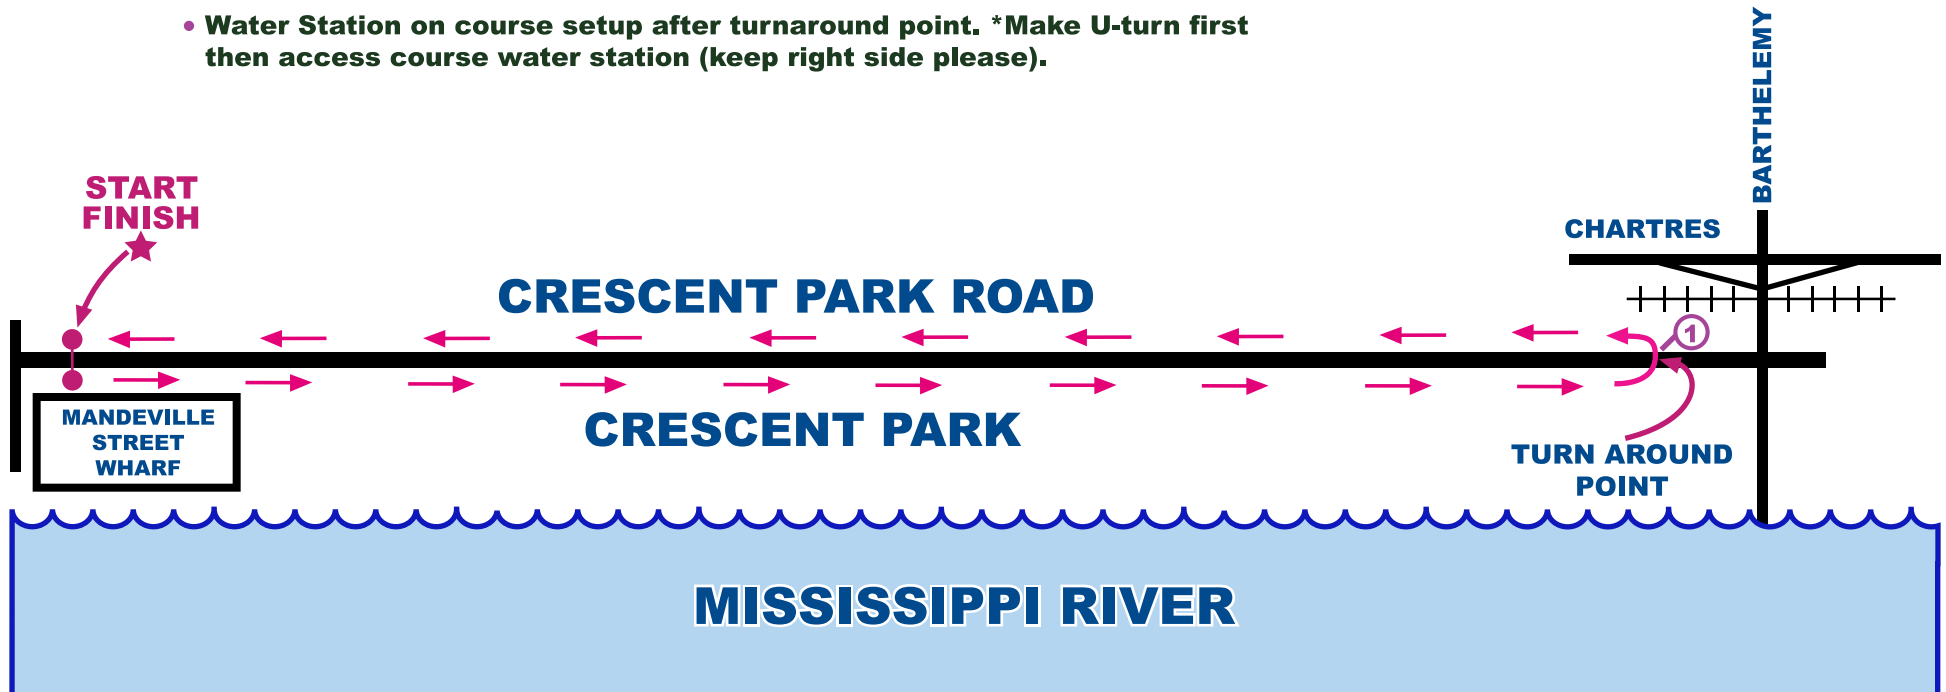

Crescent Park 2 Mile Run/Walk Course Map

Crescent Park - New Orleans

START: On Crescent Park Road, 166 feet from steel gate at end of Wharf.

MILE-1: (Turnaround): On Crescent Park Road, 104 feet past metal gate posts.

FINISH: Same location as **START**.

NOTES:

- Watch footing on park roadway, uneven surfaces.
- Keep to right side out and back.
- Water Station on course setup after turnaround point. *Make U-turn first then access course water station (keep right side please).