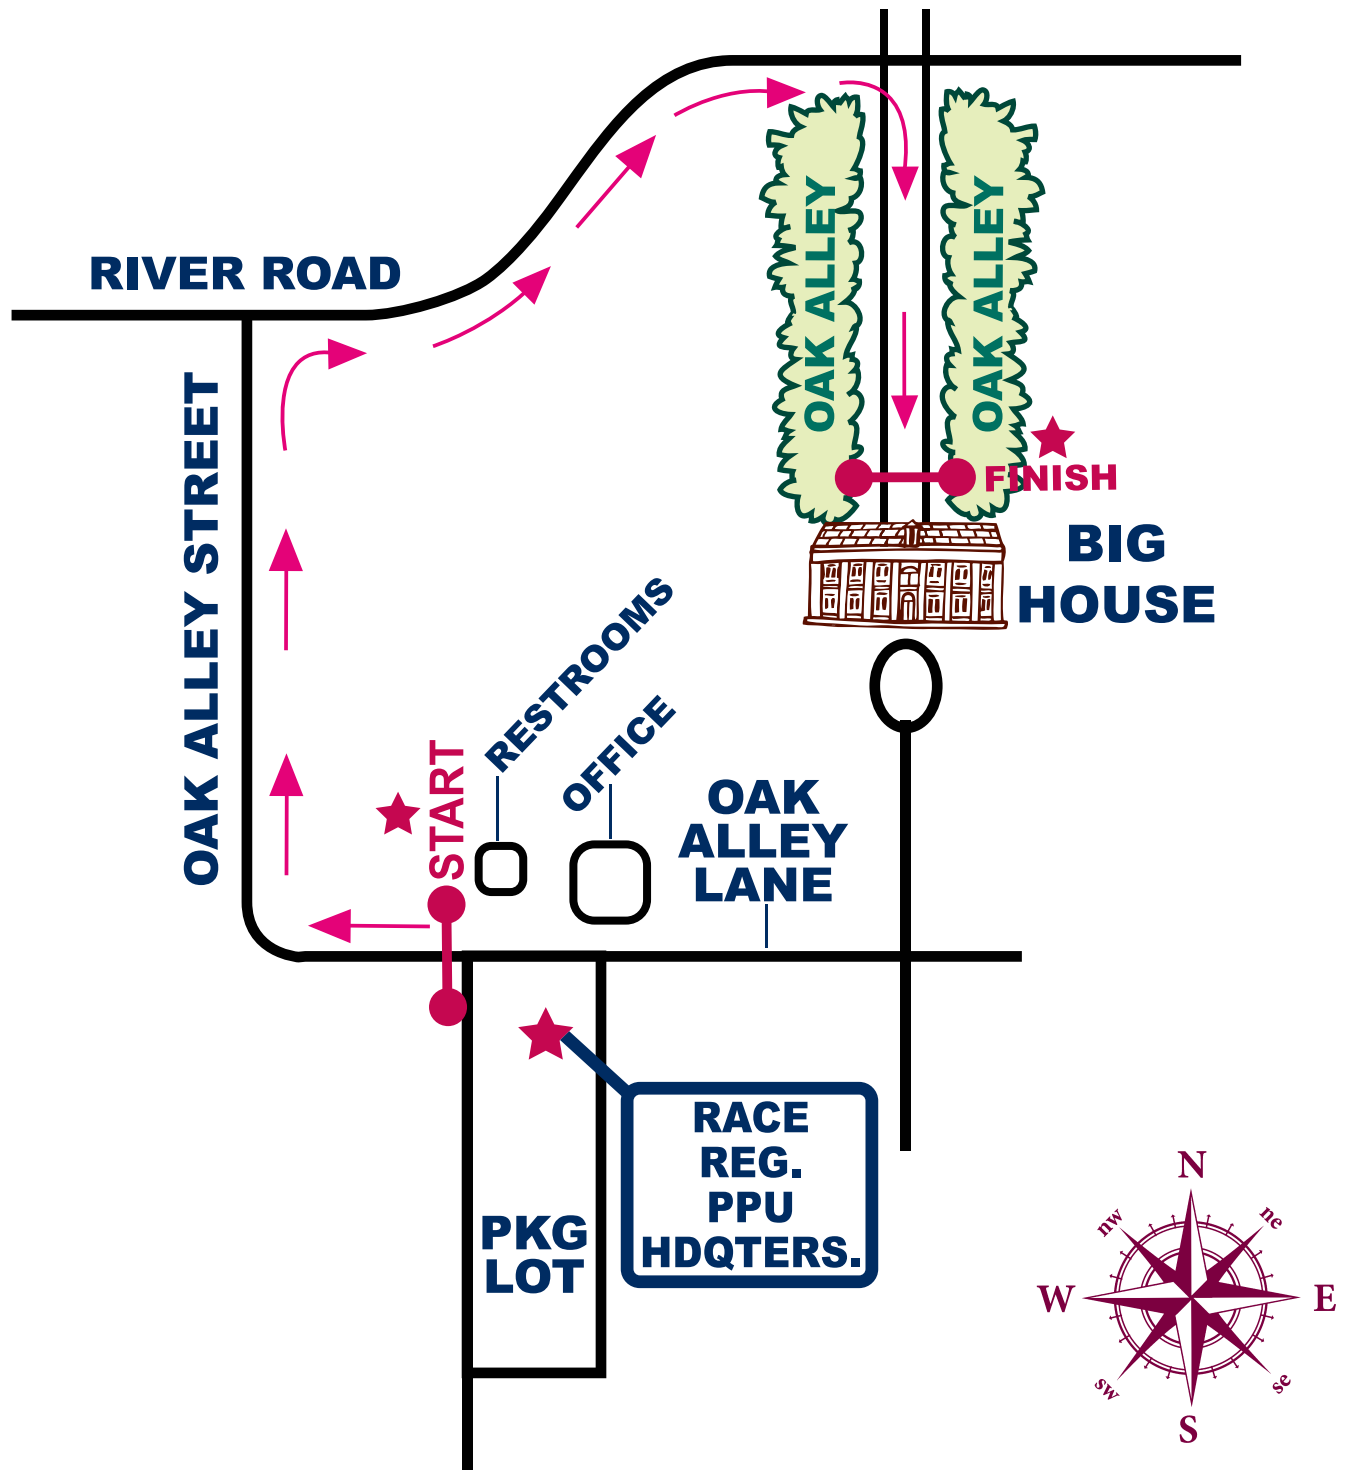

Reveille at Oak Alley HALF-MILE

Start on Oak Alley Lane, 100 feet past (west of) steel entry gate.

Continue on Oak Alley Street to River Road, turn right, (eastbound) on River Road.

Turn off River Road into historic Oak Alley brick lane (through gate) to Finish Line as shown.