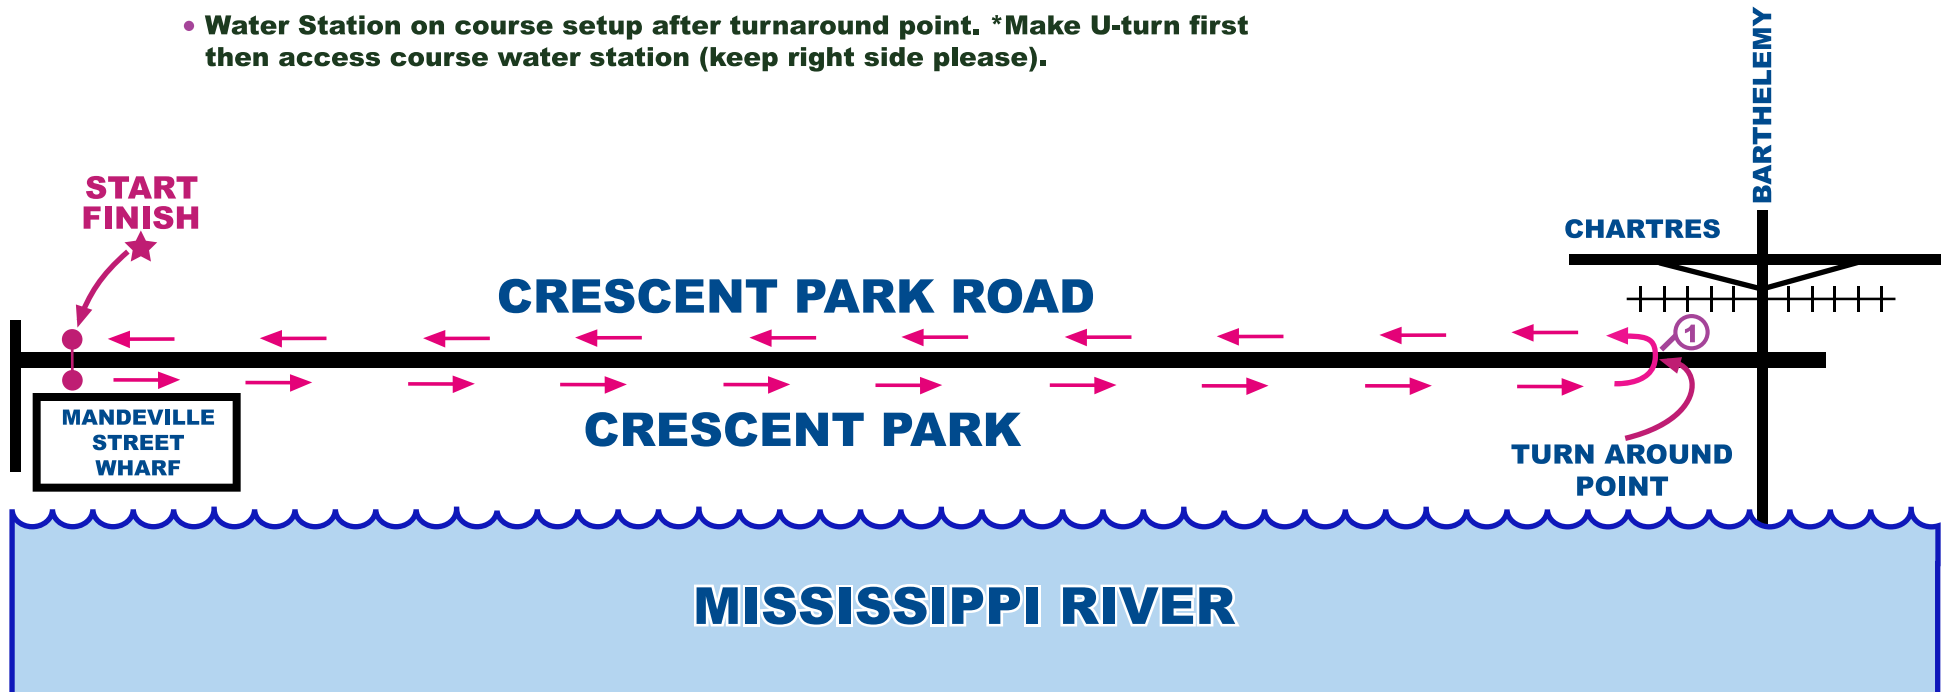

## Crescent Park - New Orleans

**START:** On Crescent Park Road, 166 feet from steel gate at end of Wharf.

**MILE-1: (Turnaround):** On Crescent Park Road, 104 feet past metal gate posts.

**FINISH:** Same location as **START**.

### NOTES:

- Watch footing on park roadway, uneven surfaces.
- Keep to right side out and back.
- Water Station on course setup after turnaround point. \*Make U-turn first then access course water station (keep right side please).