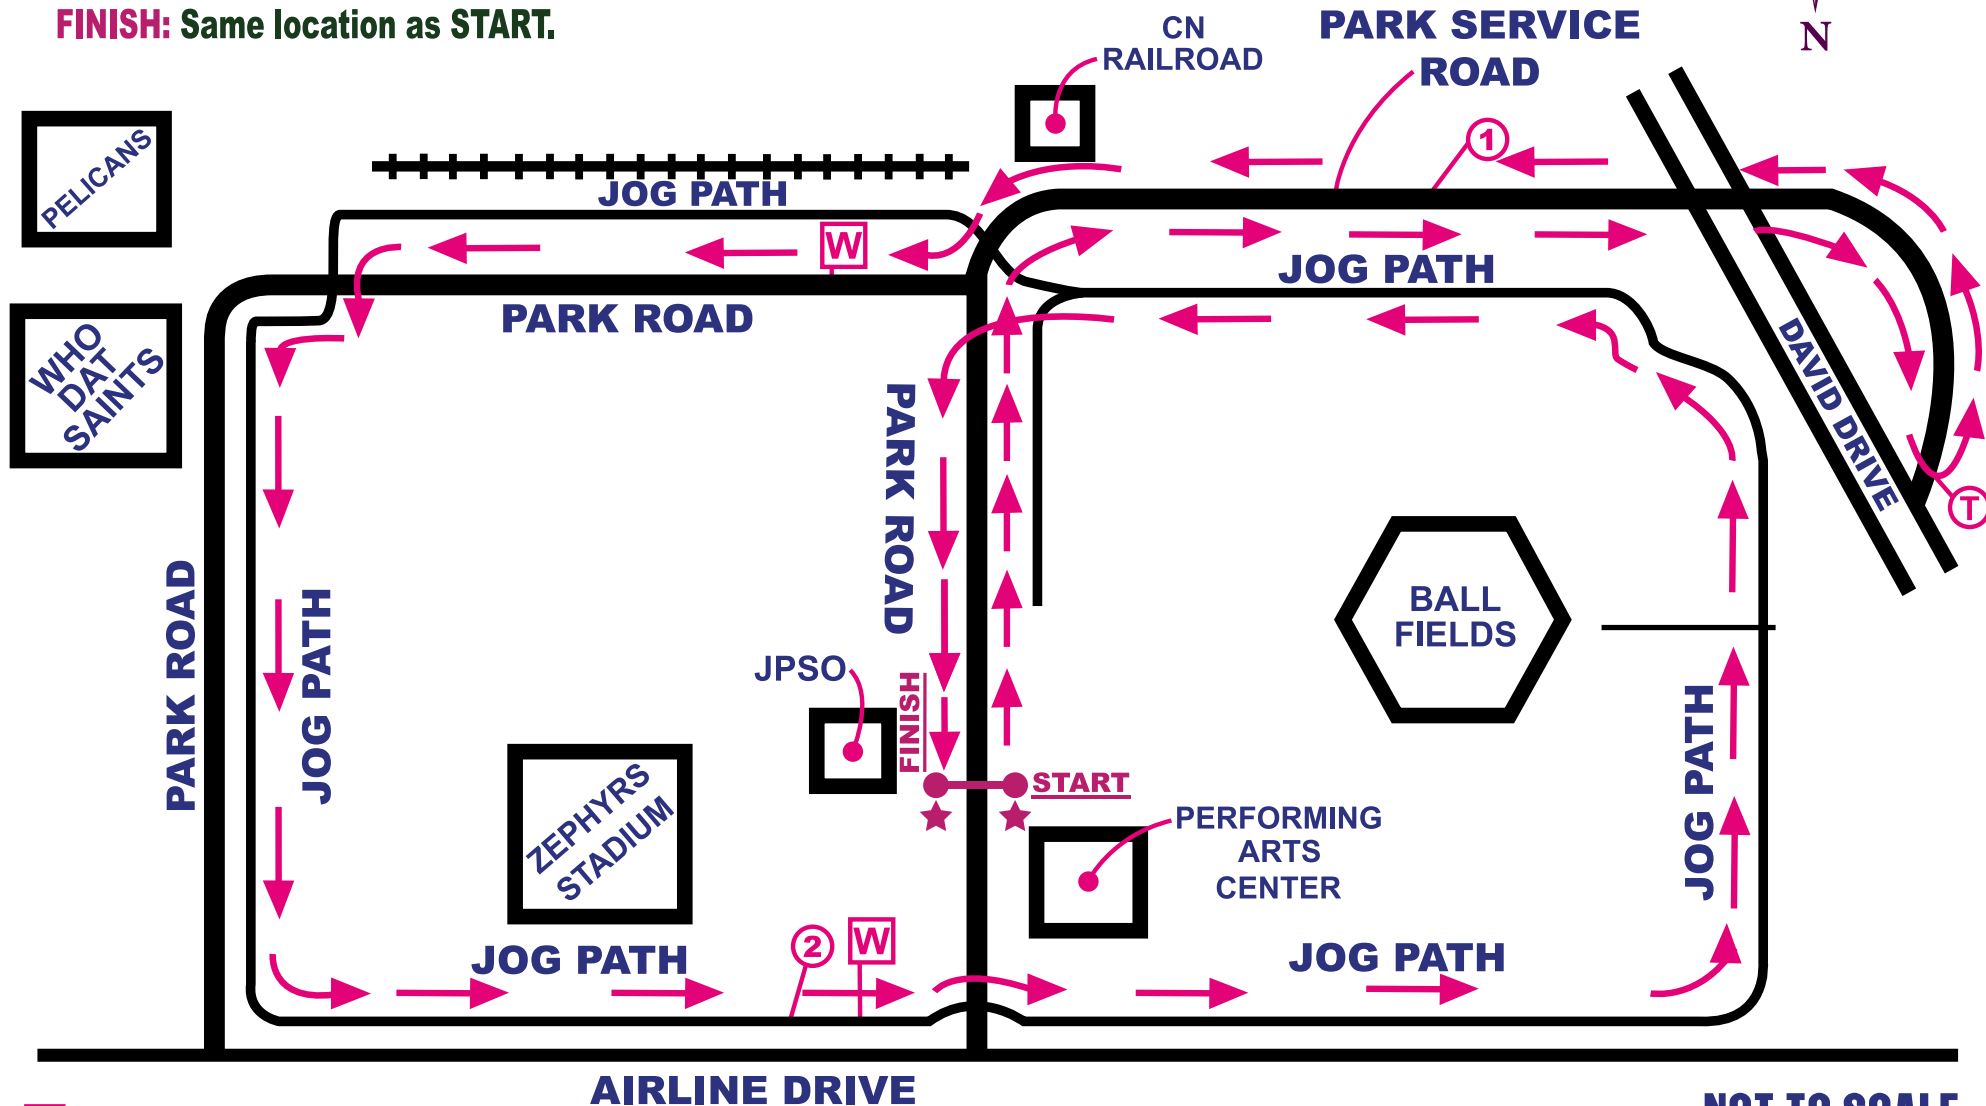

# FAT BOY NOLA

## COURSE MAP • 3 MILE COURSE

**START:** On Middle Park Road, 372 feet south of entry gate.

**MILE 1:** On Park Service Road, 310 feet east of David Dr. overpass.

**MILE 2:** On Jog Path, 350 feet east of park entry road crossing.

**FINISH:** Same location as START.

**W** : Water Station on course

**T** : Turnaround Point

**NOT TO SCALE**

NORSI-2016  
NOLArunning.com