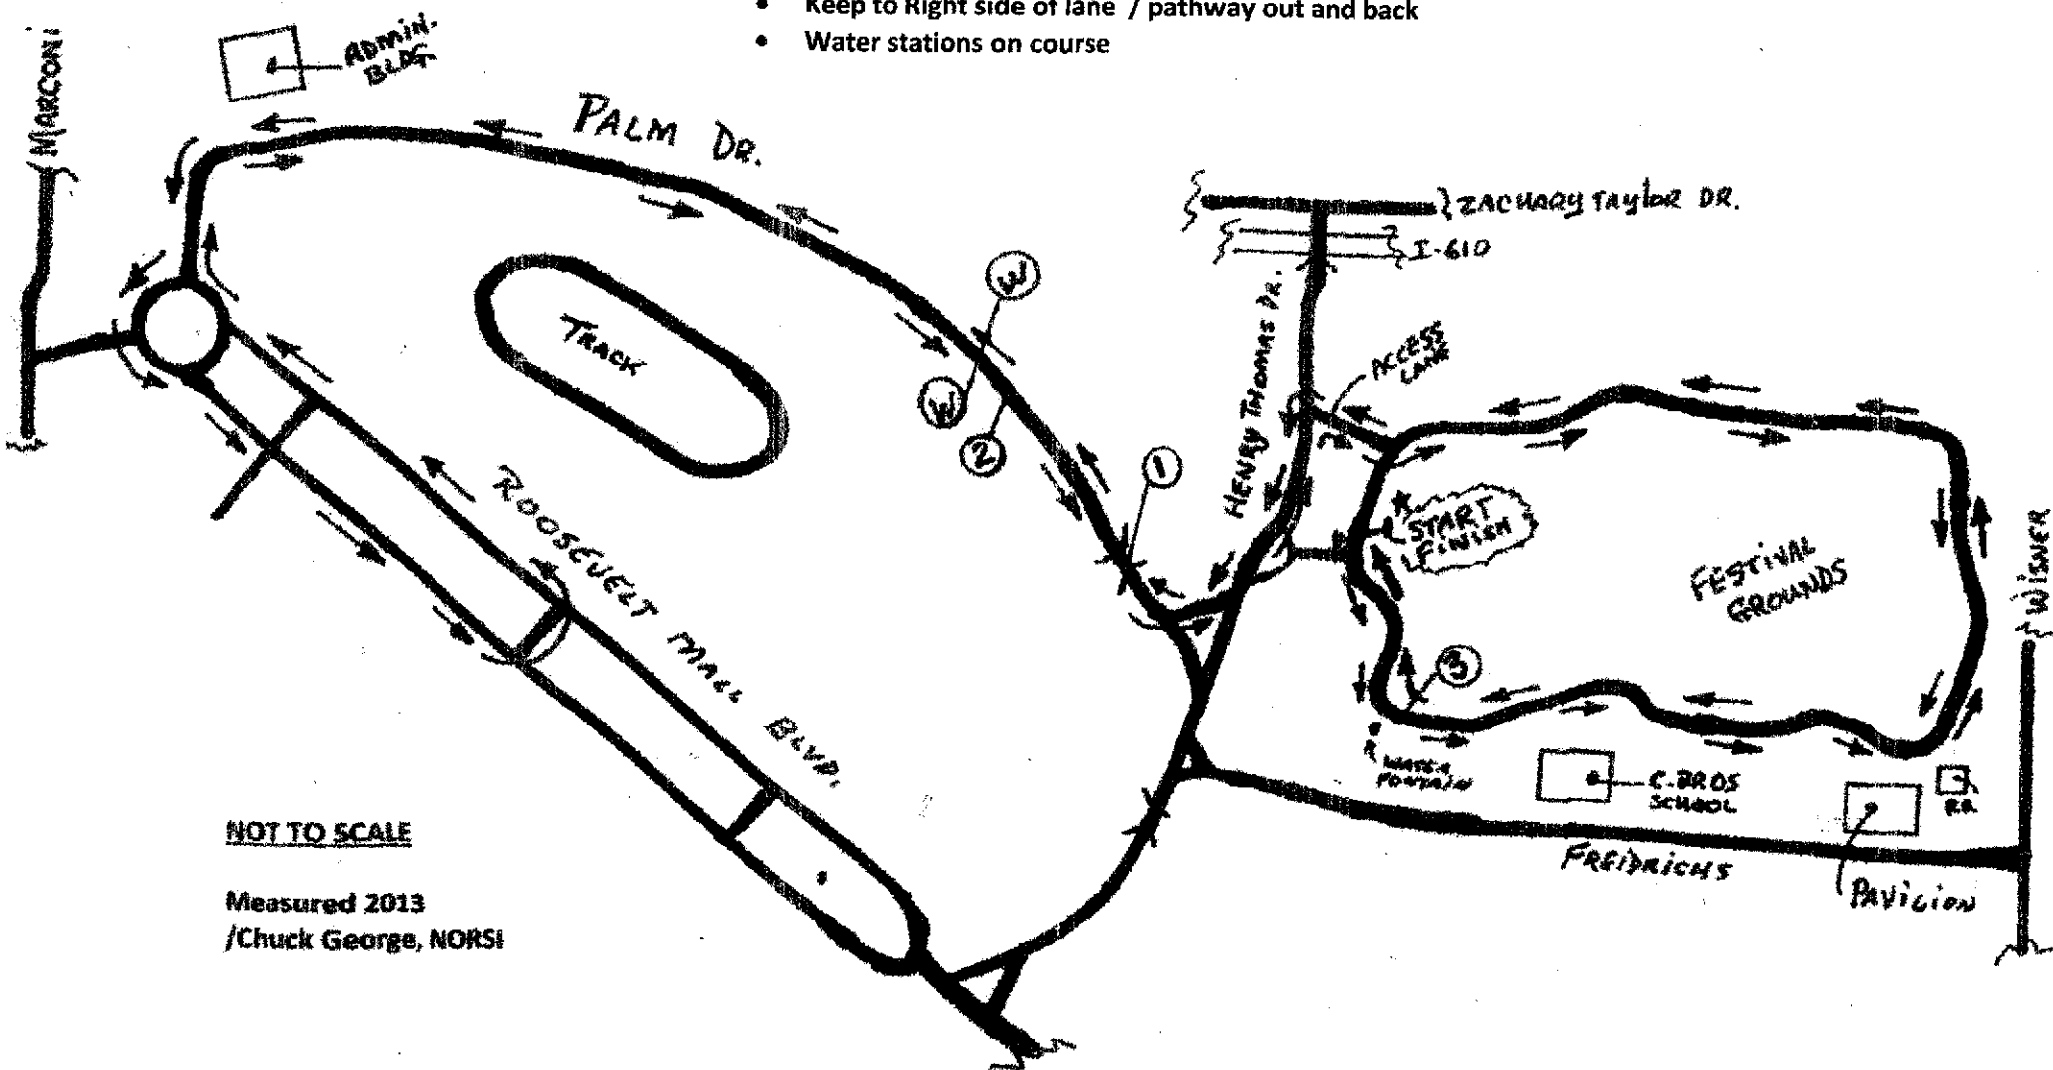

City Park Festival Grounds 5K

5K Course:

Start: On Jogging path, 545 feet north of drinking water fountain

Mile-1: On Palm Drive, middle of Bridge

U-turn on Roosevelt Mall Blvd., * Middle -turn crossover

Mile-2: On Palm Drive, 500 feet west of base of bridge

Mile-4: On Festival Grounds jog pathy, 19 feet before Water fountain

Finish: Same location as Start

- Keep to Right side of lane / pathway out and back
- Water stations on course

NOT TO SCALE

Measured 2013
/Chuck George, NORSI