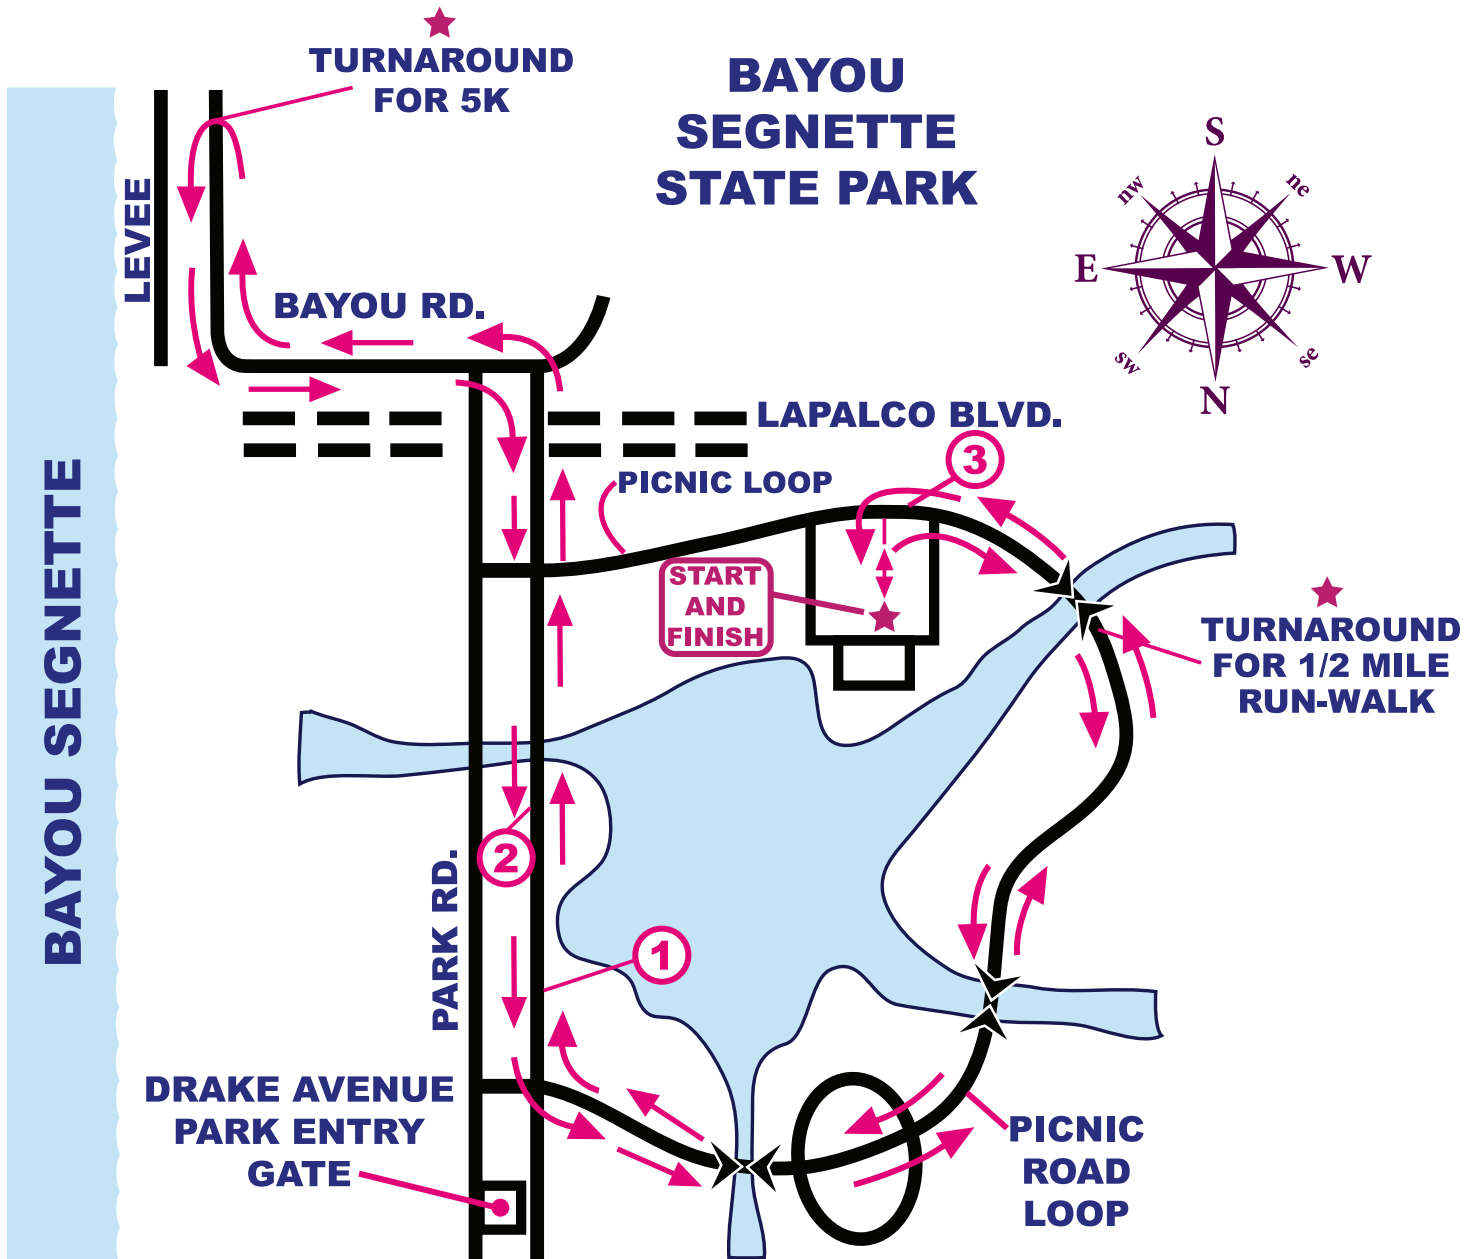

Run on the Bayou 5K & 1/2 Mile

Bayou Segnette State Park, Westwego, La

5K Course:

Start: Wave pool parking lot, 420 feet north of Picnic Loop Road.

Mile-1: On Main entrance road, 225 feet south of Picnic Loop Road.

***Turnaround point for 5K:** On Bayou Road, 350 feet south of Gate

Mile-2: On Main entrance road, 82 feet past Canal Bridge

Mile-3: On Picnic Loop Road, 144 feet before turn into Parking lot

Finish: Same location as start

1/2 Mile Course:

1/2 Mile: Start / Finish 420 feet north of Picnic Loop Road

***Turnaround point for 1/2 mile race:** 145 feet past Canal Bridge

CAUTION NOTES ON COURSE:

- *Speed bumps on course.
- *Watch footing crossing wooden bridges on Picnic Loop Road. (wooden plank surface, protruding bolts, expansion joints)

NOT TO SCALE

NORSI-2016
NOLARunning.com